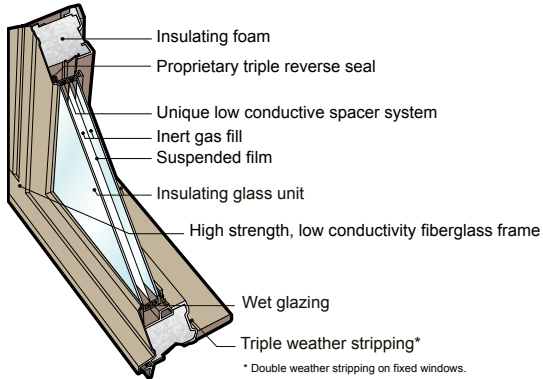

Technical Specifications

A unique combination of 9 key technologies including a fully insulated frame, suspended film, and our proprietary EcoSpacer™ system

SeriousWindows 725 Performance Specs:

Styles	SeriousGlass 7L				SeriousGlass 7H			
	U-Value	R-Value	SHGC	VT	U-Value	R-Value	SHGC	VT
Fixed Picture	0.14	7.1	0.27	0.49	0.20	5.0	0.50	0.65
Single Hung	0.18	5.6	0.23	0.42	0.22	4.5	0.43	0.56
Double Hung	0.19	5.3	0.22	0.40	0.24	4.2	0.41	0.53
Casement	0.18	5.6	0.21	0.38	0.22	4.5	0.39	0.50
Awning	0.17	5.9	0.21	0.38	0.22	4.5	0.39	0.50
Horizontal Sliding	0.18	5.6	0.23	0.42	0.23	4.3	0.42	0.56
Sliding Patio Door	0.18	5.6	0.23	0.42	0.23	4.3	0.42	0.56

SeriousGlass 7L Package

Offering enhanced R-values and low solar heat gain at affordable prices, SeriousGlass 7L features low-E coated glass, a single suspended film and krypton gas fill.

SeriousGlass 7H Package

For designs seeking high solar heat gain, SeriousGlass 7H features a single suspended film and krypton gas fill to offer superior R-values and passive solar heat gain.