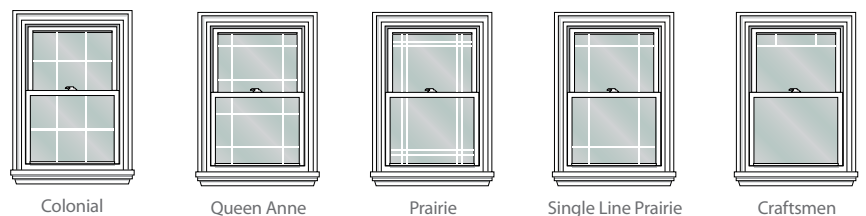

Technical Specifications

A unique combination of 9 key technologies including a fully insulated frame, suspended film, and our proprietary EcoSpacer™ system

SeriousWindows 725 Performance Specs:

Styles	SeriousGlass 7L				SeriousGlass 7H			
	U-Value	R-Value	SHGC	VT	U-Value	R-Value	SHGC	VT
Fixed Picture	0.14	7.1	0.27	0.49	0.20	5.0	0.50	0.65
Single Hung	0.18	5.6	0.23	0.42	0.22	4.5	0.43	0.56
Double Hung	0.19	5.3	0.22	0.40	0.24	4.2	0.41	0.53
Casement	0.18	5.6	0.21	0.38	0.22	4.5	0.39	0.50
Awning	0.17	5.9	0.21	0.38	0.22	4.5	0.39	0.50
Horizontal Sliding	0.18	5.6	0.23	0.42	0.23	4.3	0.42	0.56
Sliding Patio Door	0.18	5.6	0.23	0.42	0.23	4.3	0.42	0.56

SeriousGlass 7L Package

Offering enhanced R-values and low solar heat gain at affordable prices, SeriousGlass 7L features low-E coated glass, a single suspended film and krypton gas fill.

SeriousGlass 7H Package

For designs seeking high solar heat gain, SeriousGlass 7H features a single suspended film and krypton gas fill to offer superior R-values and passive solar heat gain.

Frame Material / Style

Jamb Extensions

4 9/16, 6 9/16, Pine and Oak

Frame Style

Nail fin, block frame, brick mould

Grille Options

SeriousWindows 725 Series offer interior and exterior grille options* in a range of colors and patterns.

Interior (composite)

Interior grille matches interior paint and color.

For interior veneers, grille is ready to stain.

Exterior (metal)

Exterior grille matches exterior paint color.

* Custom grille designs available

Color Options

¹ Not available with Sliding Patio Door

² Sliding patio doors available with white or dark brown hardware only.