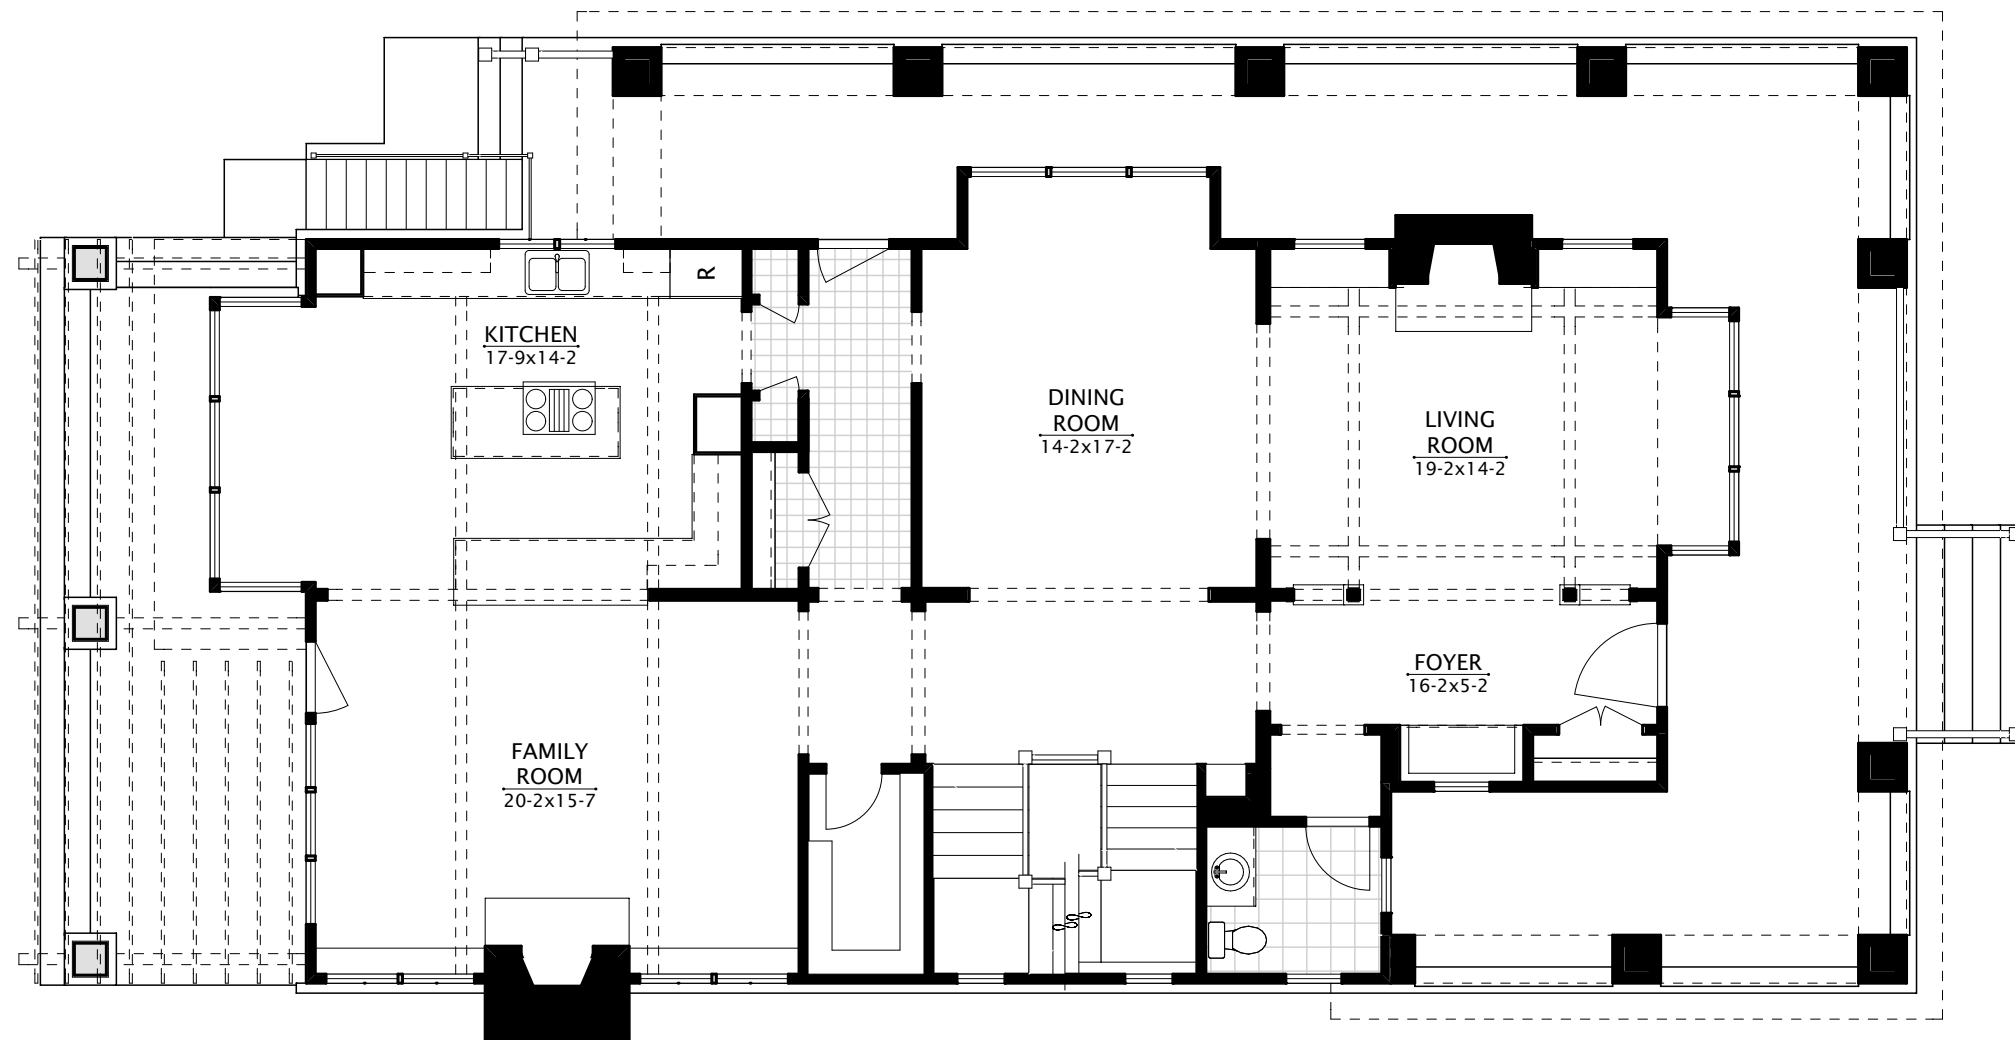

Whalley-Otto
West Residence

4234 Everett St
Kensington, Maryland 20895

© 2009 Rill Architects, P.C.
27 OCTOBER 2009

NOT FOR
CONSTRUCTION

1 s t F l o o r P l a n

1/8" = 1'-0"