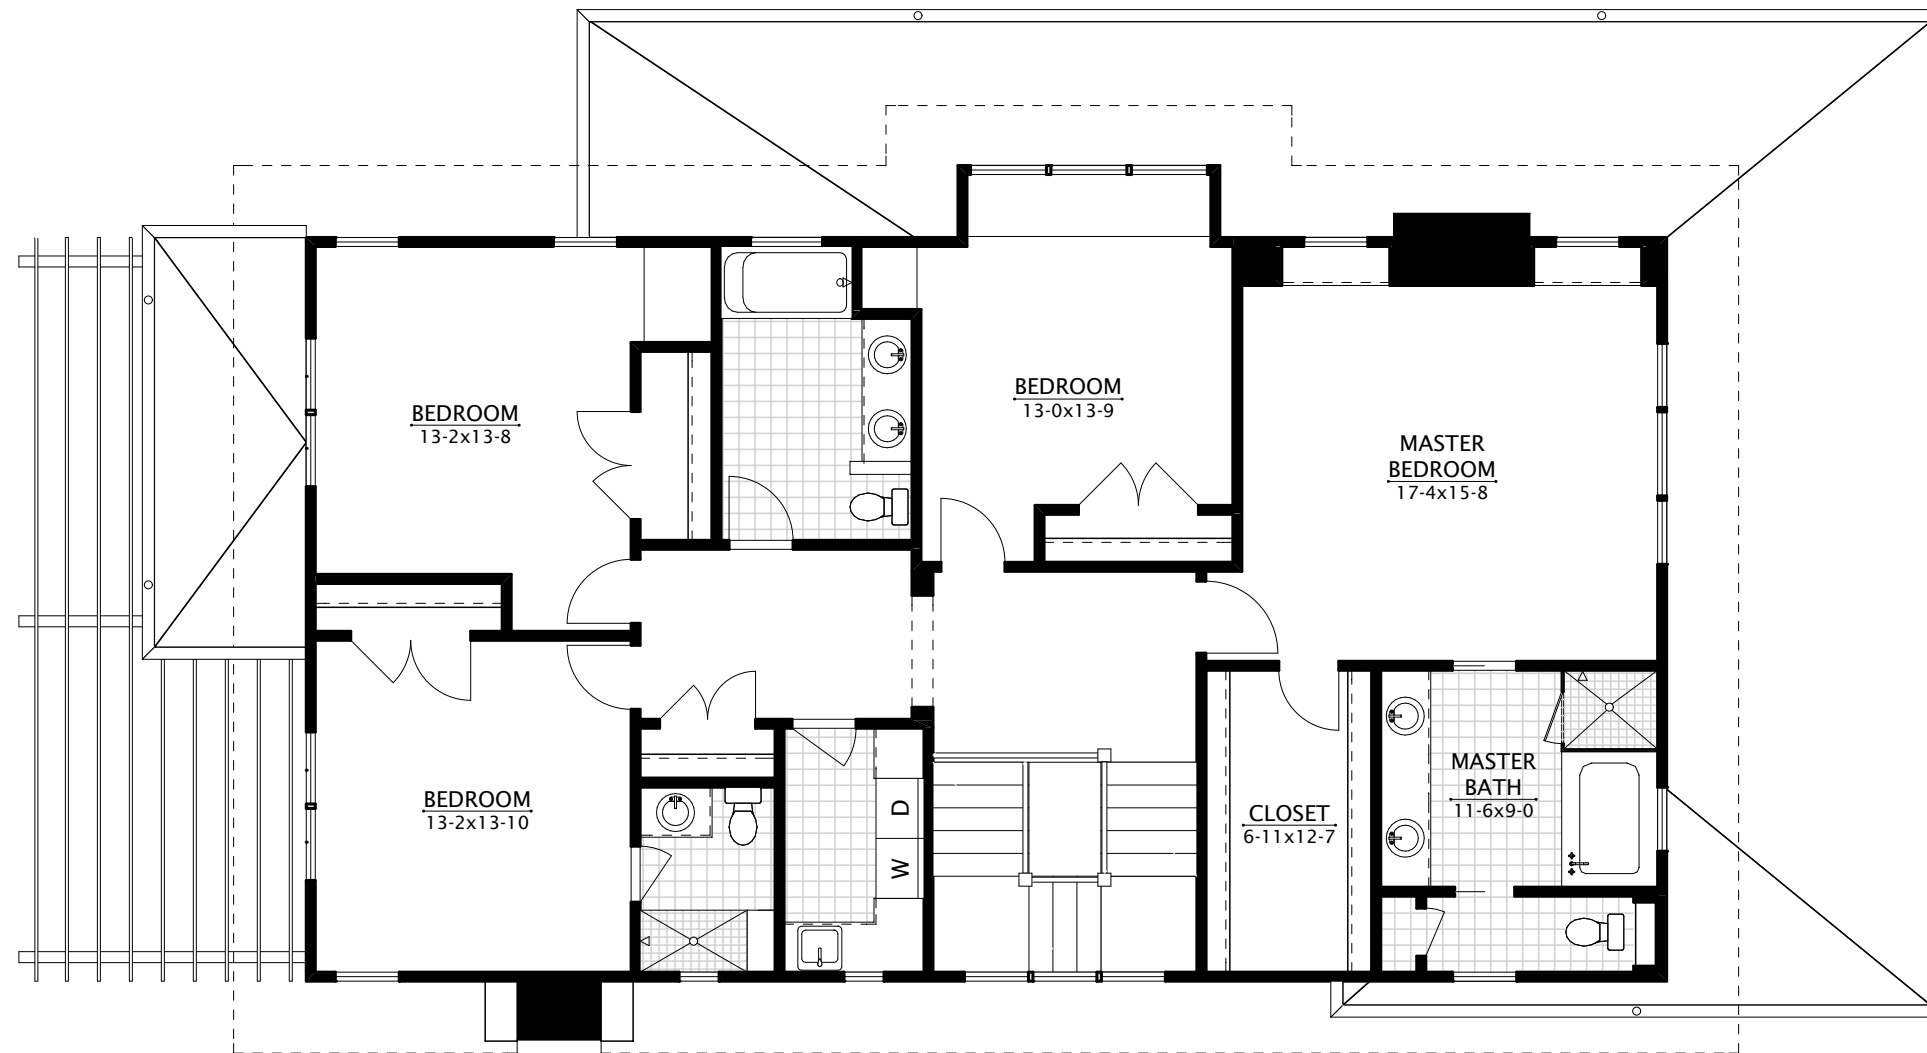

© 2009 Rill Architects, P.C.
27 OCTOBER 2009

NOT FOR
CONSTRUCTION

2 n d F l o o r P l a n

1/8" = 1'-0"

Front Elevation

1/8" = 1'-0"

Right Elevation

1/8" = 1'-0"

Whalley-Otto
West Residence

4234 Everett St
Kensington, Maryland 20895

© 2009 Rill Architects, P.C.
27 OCTOBER 2009

NOT FOR
CONSTRUCTION

Rear Elevation

1/8" = 1'-0"

Left Elevation

1/8" = 1'-0"