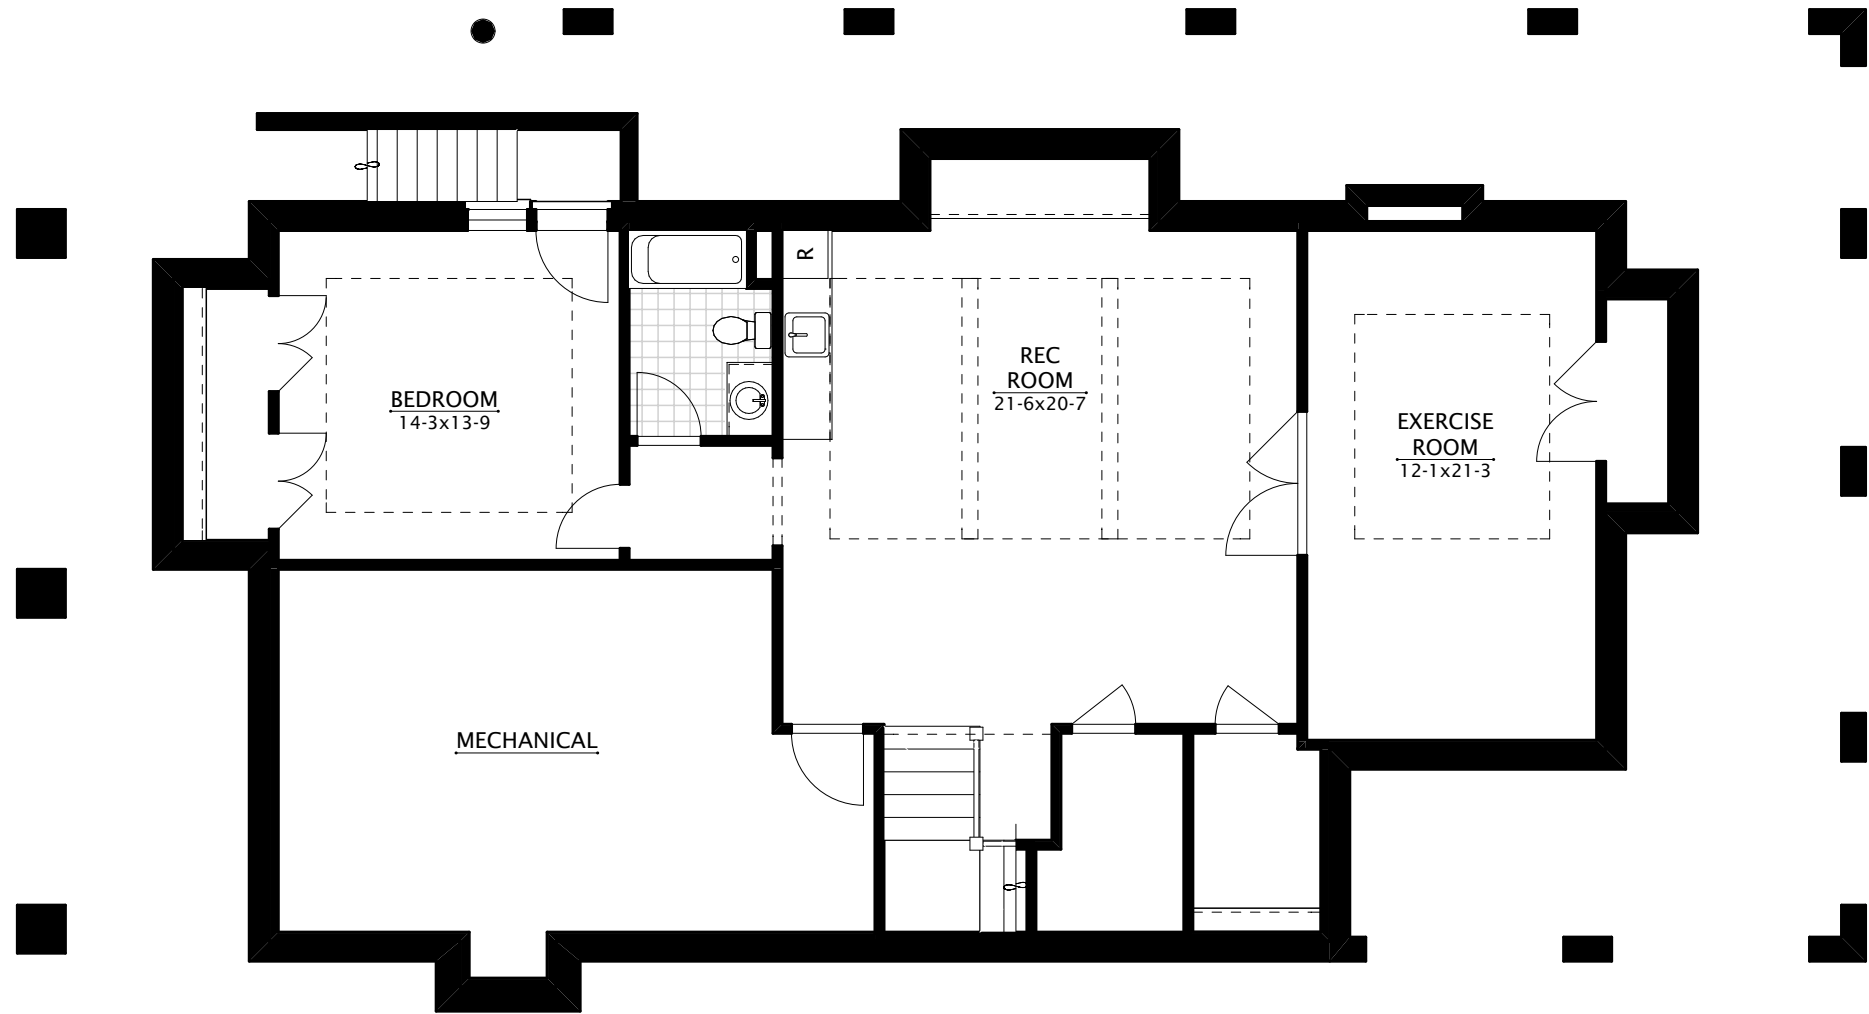

Whalley-Otto
West Residence

4234 Everett St
Kensington, Maryland 20895

© 2009 Rill Architects, P.C.
27 OCTOBER 2009

NOT FOR
CONSTRUCTION

A-1

B a s e m e n t P l a n

1/8" = 1'-0"

Whalley-Otto
West Residence